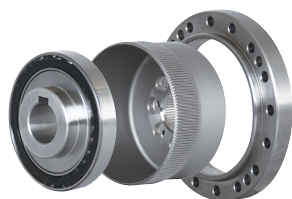

# FLEXWAVE

精密制御用減速機  
A High precision reducer

WP series