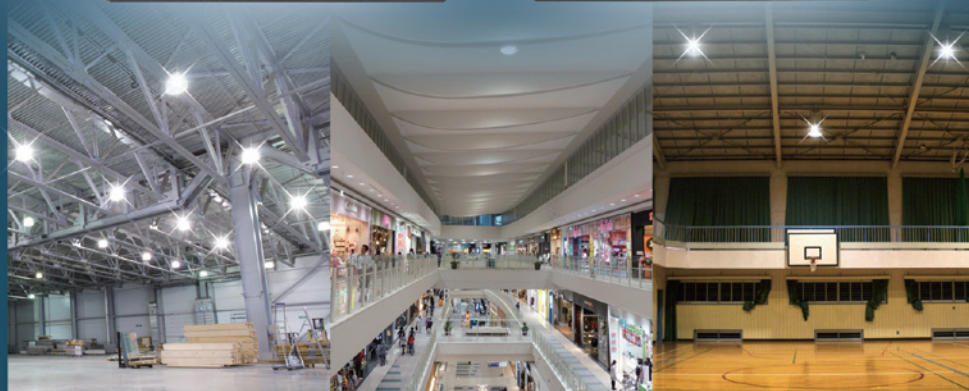

TOSHIBA

Leading Innovation >>>

E-CORE™
[イー・コア]

LED高天井器具